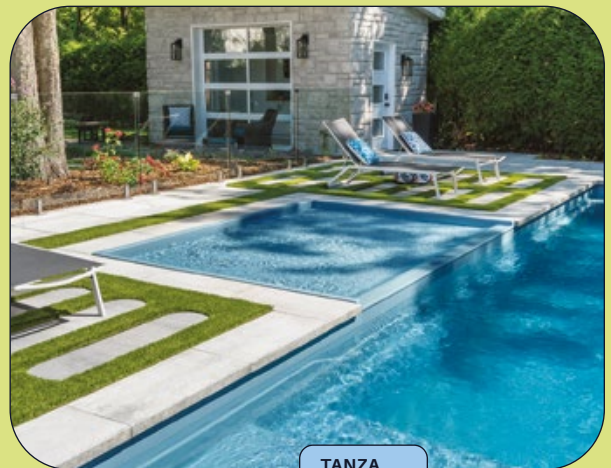

TANZA
OCEAN