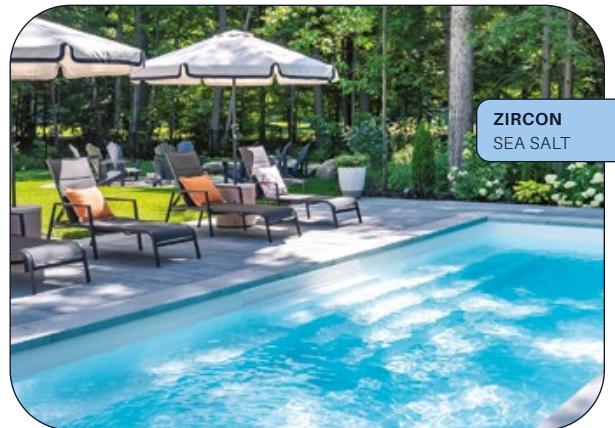

ZIRCON
SEA SALT

Relaxation modules

AZORIA RING X DOLPHIN

Our relaxation modules can be added to a rectangular Aquarino or Dolphin swimming pool model.

AN ADDITION TO YOUR POOL

Our relaxation modules are an ideal extension for your Azoria inground pool. It enhances your space and can be installed at various locations around the pool. With their innovative features, our modules provide an additional relaxation area, inviting comfort and relaxation. Its 10-inch deep basin is perfectly suited for young toddlers.