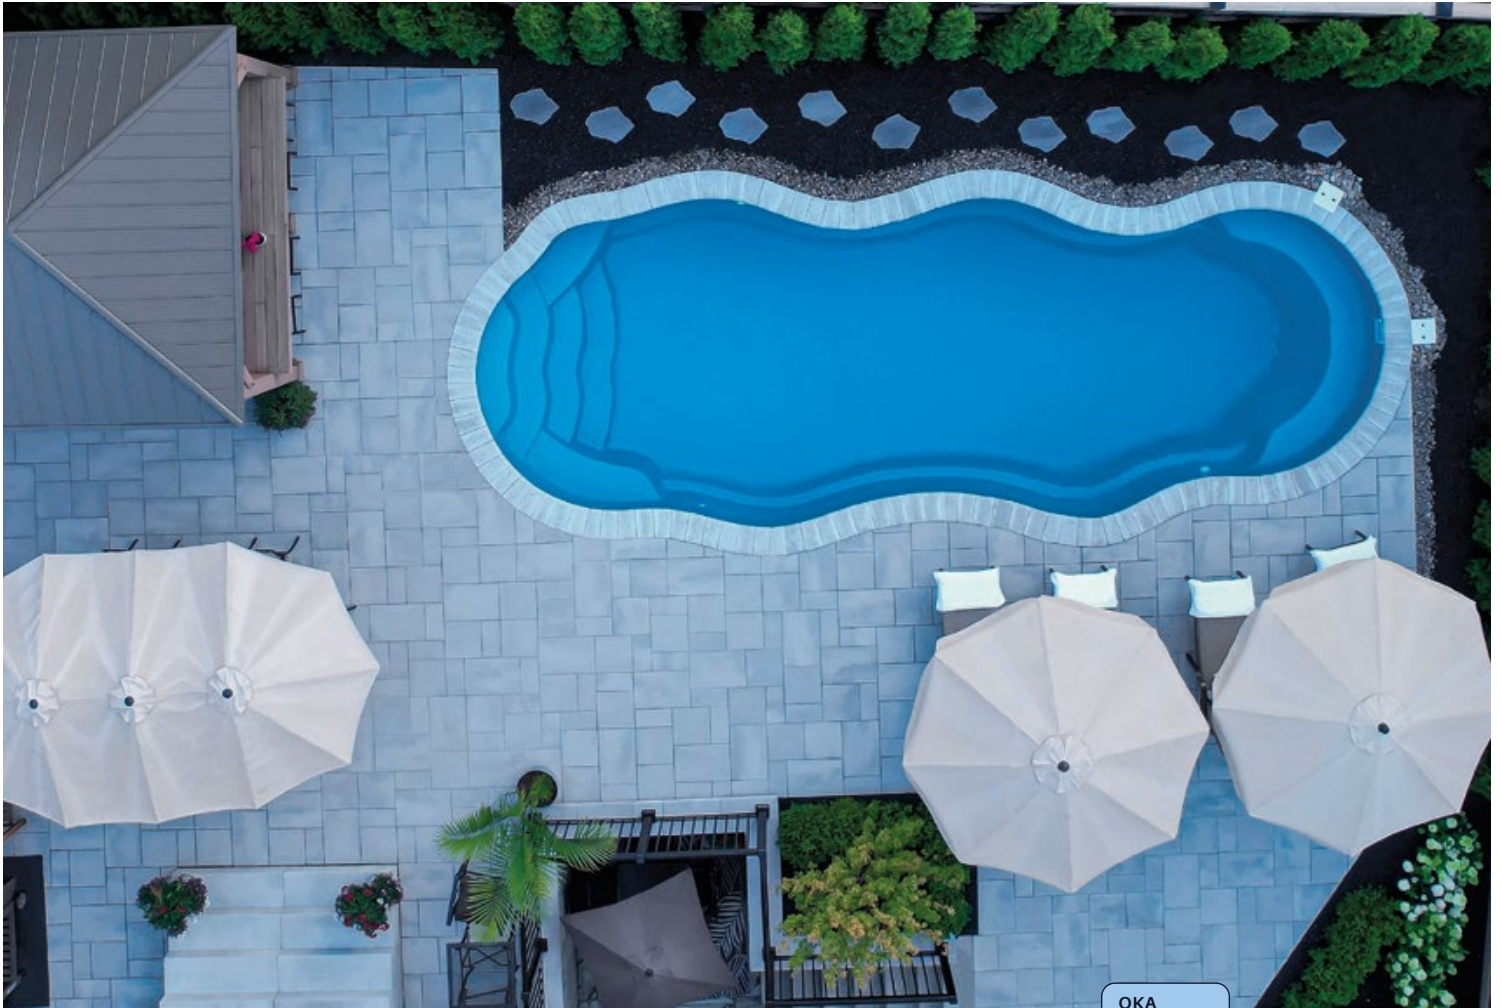

depth 8'

OKA

OKA
AQUA

A

SIZES AVAILABLE

13' x 33'

depth 6' 2"

B