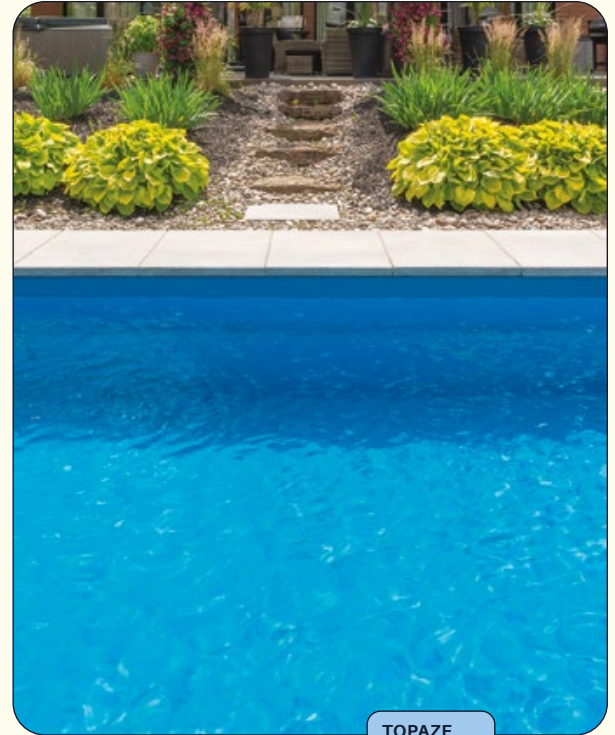

Ultra-resistant and radiant colors

Our Aqua Radiance color technology creates colors of unmatched durability. After much research and development, we have successfully improved the process of making and applying the gel coat and color to fiberglass. In addition to being extremely durable, our pool colors stand out for their sparkling effect when the sun's rays pass through the water. We are committed to making the most vibrant colors on the market, to best suit our climate and severe weather conditions.

TOPAZE
AQUA

AZORIA ADVANTAGES

Easy
to maintain

Unique shapes and
colors on the market

Retains
heat better

Fast
installation

Made in
North America

No replacement
of pool liner or paint