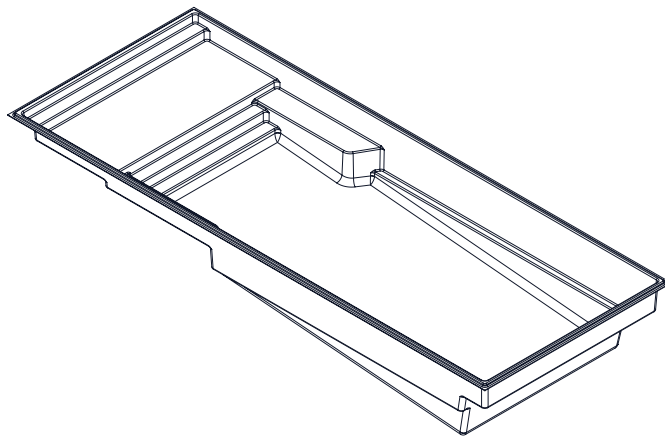

SAUBLE

16' x 41'

Available colors

SAUBLE MODEL

DIMENSIONS	16' x 41'
DEPTH	6'
WEIGHT EMPTY POOL	3 400 lbs · 1 542 kg
INTERIOR VOLUME	2 040.57 ft ³ · 57.78 m ³
WATER VOLUME	57 782 L · 15 264 gal